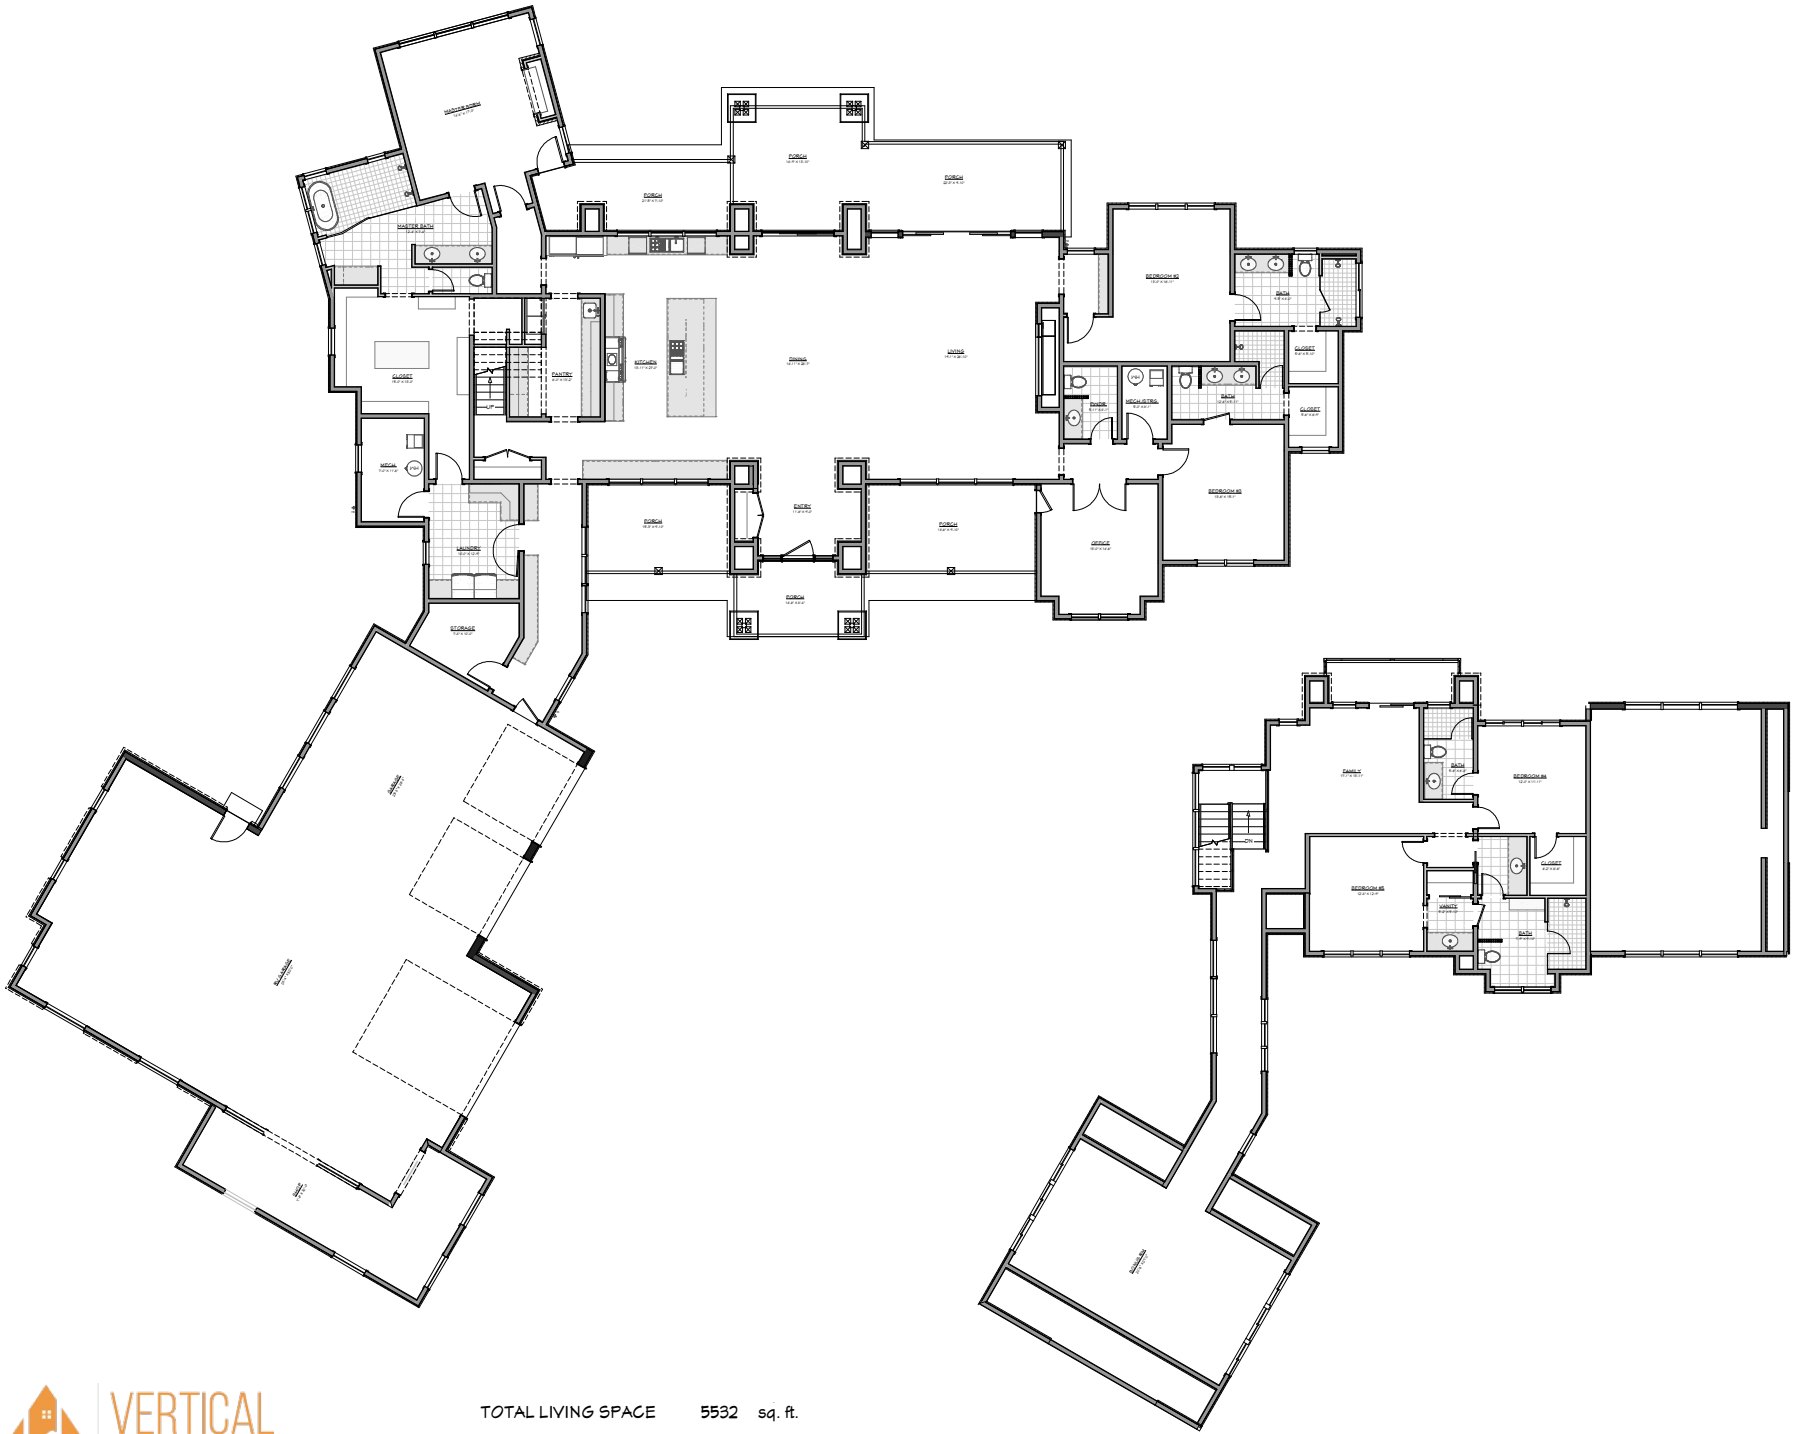

TOTAL LIVING SPACE	5532	sq. ft.
BONUS SPACE	490	sq. ft.
UNFINISHED/MECH.	237	sq. ft.
GARAGE	2542	sq. ft.
COVID PORCH/DECK	1104	sq. ft.

## RIVER RANCH LOT #56 COVER SHEET

TOTAL LIVING SPACE	5532	sq. ft.
BONUS SPACE	490	sq. ft.
UNFINISHED/MECH.	237	sq. ft.
GARAGE	2542	sq. ft.
COVID PORCH/DECK	1104	sq. ft.

# RIVER RANCH LOT #56 FLOOR PLANS