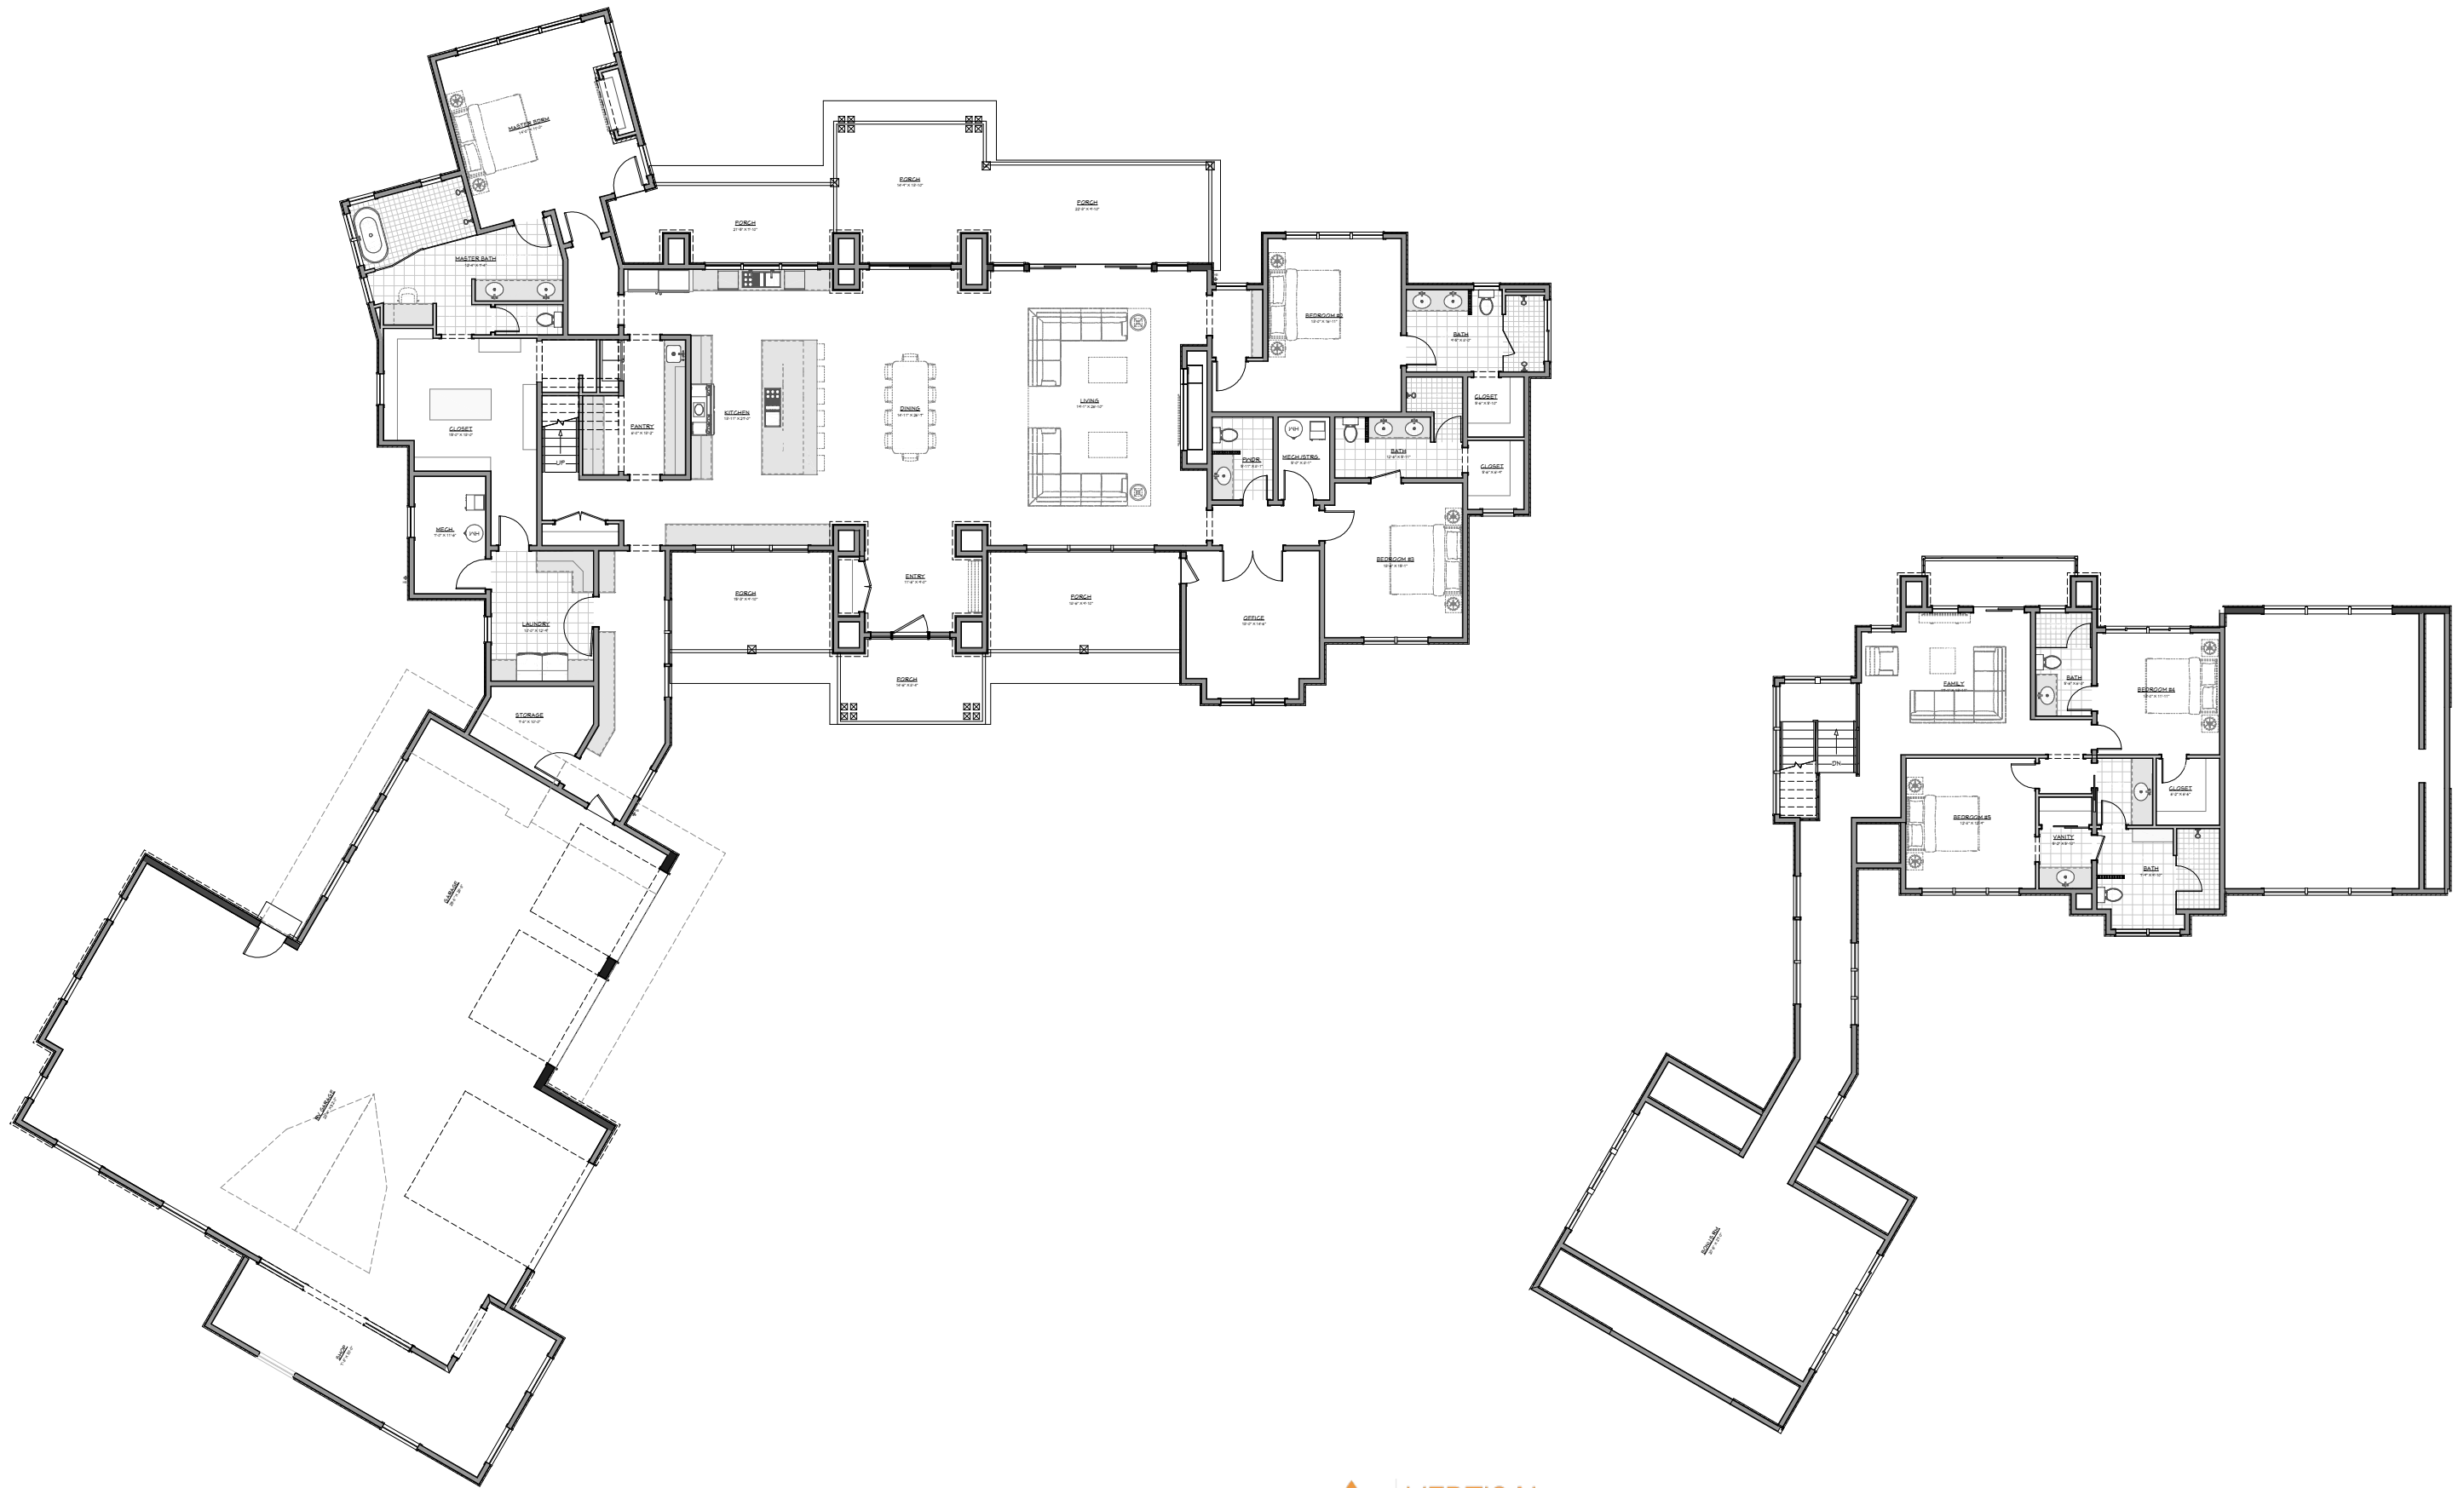

MAIN LEVEL	4339	sq. ft.
UPPER LEVEL	1193	sq. ft.
TOTAL LIVING SPACE	5532	sq. ft.
BONUS SPACE	490	sq. ft.
UNFINISHED/MECH.	237	sq. ft.
GARAGE	2542	sq. ft.
COVD PORCH/DECK	1104	sq. ft.

**RIVER RANCH LOT #56  
COVER SHEET**

MAIN LEVEL 4339 sq. ft.  
UPPER LEVEL 1193 sq. ft.  
TOTAL LIVING SPACE 5532 sq. ft.

BONUS SPACE 490 sq. ft.  
UNFINISHED/MECH. 237 sq. ft.  
GARAGE 2542 sq. ft.  
COVD PORCH/DECK 1104 sq. ft.

RIVER RANCH LOT #56  
FLOOR PLANS