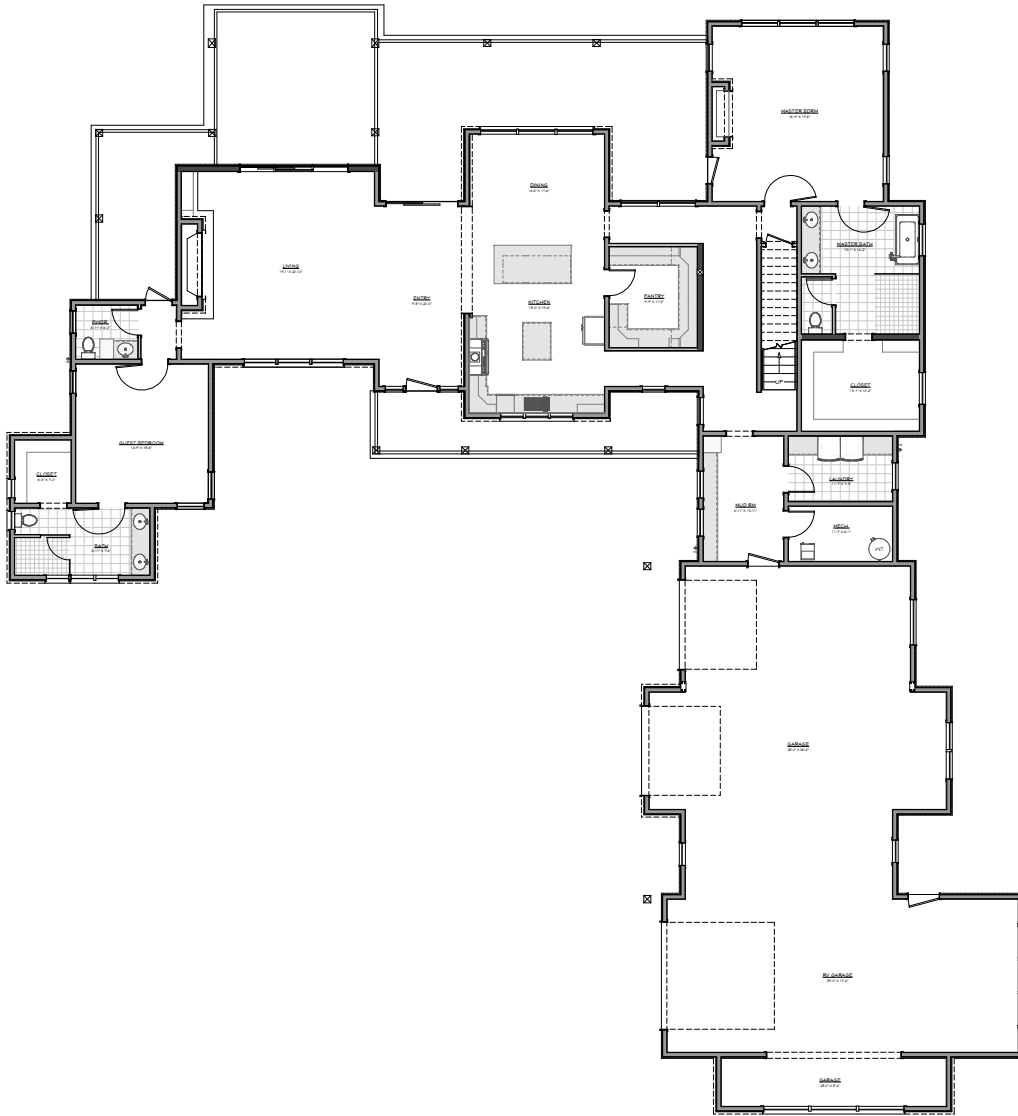

VERTICAL
SUMMIT

SVC Design

TOTAL LIVING SPACE 5012 sq. ft.

UNFINISHED/MECH. 81 sq. ft.

GARAGE 1925 sq. ft.

COV'D PORCH/DECK 1239 sq. ft.

RIVER RANCH LOT #36 COVER SHEET

TOTAL LIVING SPACE 5012 sq. ft.
 UNFINISHED/MECH. 81 sq. ft.
 GARAGE 1925 sq. ft.
 COV'D PORCH/DECK 1239 sq. ft.

RIVER RANCH LOT #36 FLOOR PLANS