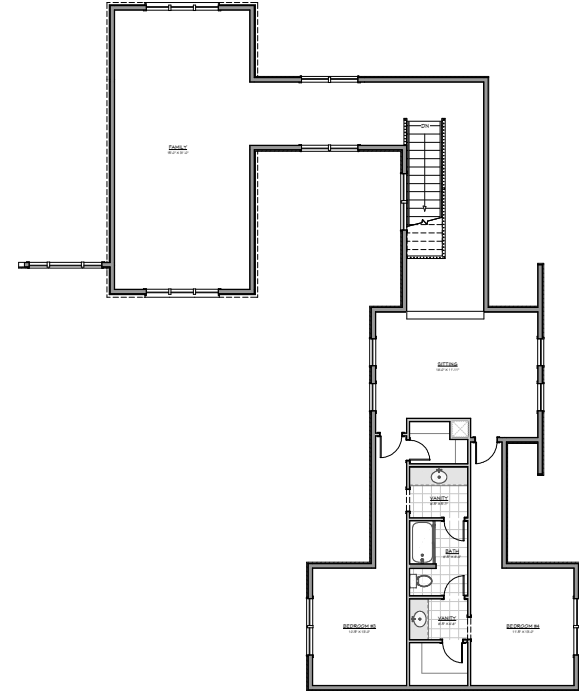

VERTICAL
SUMMIT

SVC Design

TOTAL LIVING SPACE 5012 sq. ft.

UNFINISHED/MECH. 81 sq. ft.

GARAGE 1925 sq. ft.

COV'D PORCH/DECK 1239 sq. ft.

RIVER RANCH LOT #36 COVER SHEET

TOTAL LIVING SPACE 5012 sq. ft.
 UNFINISHED/MECH. 81 sq. ft.
 GARAGE 1925 sq. ft.
 COV'D PORCH/DECK 1239 sq. ft.

RIVER RANCH LOT #36 FLOOR PLANS